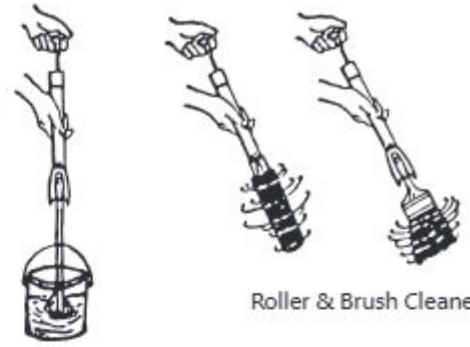

Paint Mixer Driver

Roller & Brush Cleaner