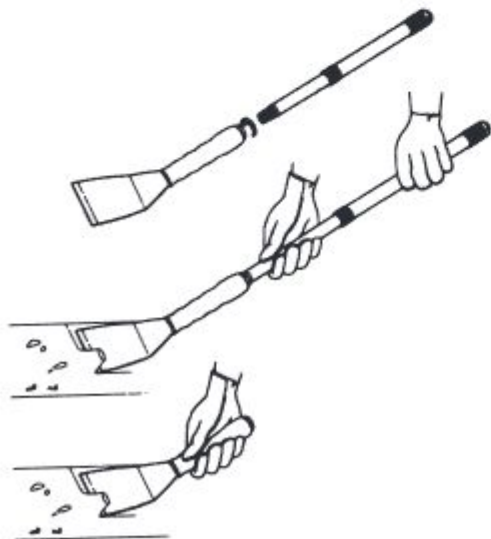

Pole Scrapers

Extension pole, extends your hand to make the job done easier. use to scrape high, hard to reach surfaces while standing firmly on the ground.

H.C.	S.T.	
14520	14500	3" Pole Scraper.
14530	14510	3" Bent Pole Scraper.
14524	14504	4" Pole Scraper..
14537	14517	7" Bent Pole Scraper.

H.C.	S.T.	
36520	36509	3" DuraGrip Pole Scraper.
36530	36510	3" DuraGrip Bent Pole Scraper.
36524	36504	4" DuraGrip Pole Scraper..
36537	36517	7" DuraGrip Bent Pole Scraper.

Long Scrapers

11000-11499 :
High carbon steel blade. half tang construction. heat-treated. precision ground. mirror finished. chisel edge. lacquer-coated. long wood handle. brass rivet.

11500-11999 :
Stainless steel blade. half tang construction.heat-treated. precision ground. chisel edge.mirror finished. long wood handle. brass rivet.

H.C.	S.T.	
11062	11562	3" (75mm)x9- 1/2" Burn-Off Scraper.

H.C.	S.T.	
11063	11563	3" (75mm)x9- 1/2" Bent Burn-Off Scraper.

H.C.	S.T.	
11072	11572	3" (80mm)x12- 1/4" Burn-Off Scraper Angle Type.

H.C.	S.T.	
11073	11573	3" (80mm)x12- 1/4" Bent Burn-Off Scraper Angle Type.