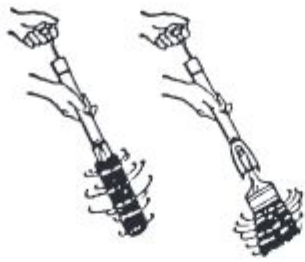

Painting Tools & Accessories

Roller & Brush Cleaner

NEW patented