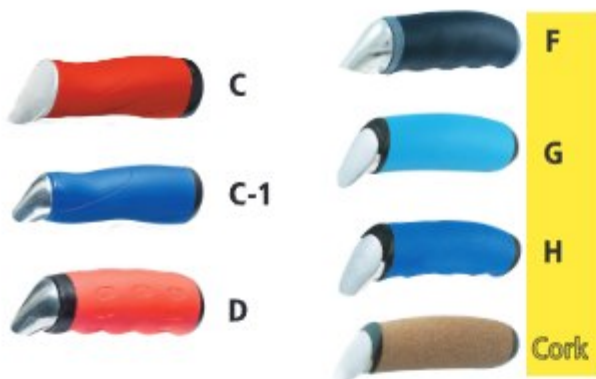

36159 100 x 240mm ErgoSoft Plaster Trowel, Stainless Steel Blade.

36150 120 x 280mm ErgoSoft Plaster Trowel, Stainless Steel Blade.

16521 130 x 280mm Plaster Trowel, Plastic Handle.

16525 130 x 280mm Notch Trowel, Plastic Handle.

Optional **ErgoSoft** & **Cork** Handles

Ergosoft

Ergo-engineered tpr soft grip with rugged polypropylene handle core absorbs shock & reduces worker fatigue. safety finger stop and thumb bolster for a secure & comfortable grip.

Aluminum alloy shank & blade are mounted and fastened with hardened rivets. highest grade flexible, tempered and polished spring steel blade. special designed beveled edge housing, set and equip the notched blade firmly. change desired notched blade easily.