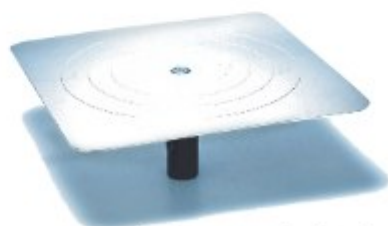

16180 4-1/2" x 11" Notch Trowel, w/U Notch, Stainless.

37950 4-1/2" x 11" Plaster Trowel with Reinforced Rivets.

37350 4-1/2" x 12" Plaster Trowel with Reinforced Rivets.

Made of strong, lightweight & longwearing aluminum. Rounded corners for greatest possible safety and comfort. Center is reinforced with alloy flange. Equipped with a special sponge rubber callous preventer.

36950 13" x 13" Aluminum Hawk, ErgoSoft Handle.

36952 12" x 12" Aluminum Hawk, ErgoSoft Handle.

36949 10" x 10" Aluminum Hawk, ErgoSoft Handle.

16950 13" x 13" Aluminum Hawk, Wood Handle.

16952 12" x 12" Aluminum Hawk, Wood Handle.

16940 13" x 13" Aluminum Hawk, Plastic Handle.

16990 13" x 13" Plastic Hawk.

Molded rubber sponge with lightweight plastic plate and handle. Very easy to use for bringing sand to the surface.

16047 Molded Rubber Float, Plastic handle.
16046 Molded Rubber Float, Plastic handle w/Gum Rubber Plate.