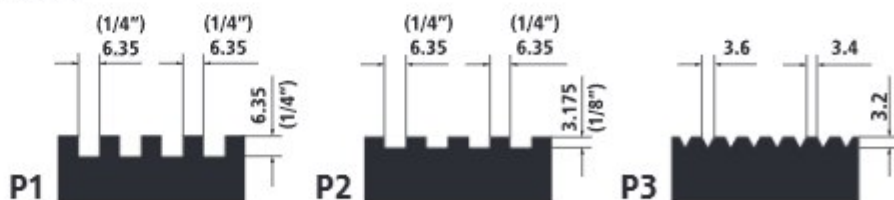

36100 4-1/2" x 11" ErgoSoft Plaster Trowel.
36150 4-1/2" x 11" ErgoSoft Plaster Trowel, Stainless Steel Blade.

16231 Switchable Replacement Blade V Notch.

16320 Switchable Replacement Blade V Notch.

16330 Switchable Replacement Blade U Notch.

ErgoSoft notched trowels. Different notches trowel recommended for use when setting quarry tile, primitive pavers, glazed wall tile and ceramic mosaics

36110 4-1/2" x 11" ErgoSoft Notch Trowel, w/Square Notch.
36120 4-1/2" x 11" ErgoSoft Notch Trowel, w/V Notch.
36130 4-1/2" x 11" ErgoSoft Notch Trowel, w/U Notch.
36160 4-1/2" x 11" ErgoSoft Notch Trowel, w/Square Notch, Stainless.
36170 4-1/2" x 11" ErgoSoft Notch Trowel, w/V Notch, Stainless.
36180 4-1/2" x 11" ErgoSoft Notch Trowel, w/U Notch, Stainless.